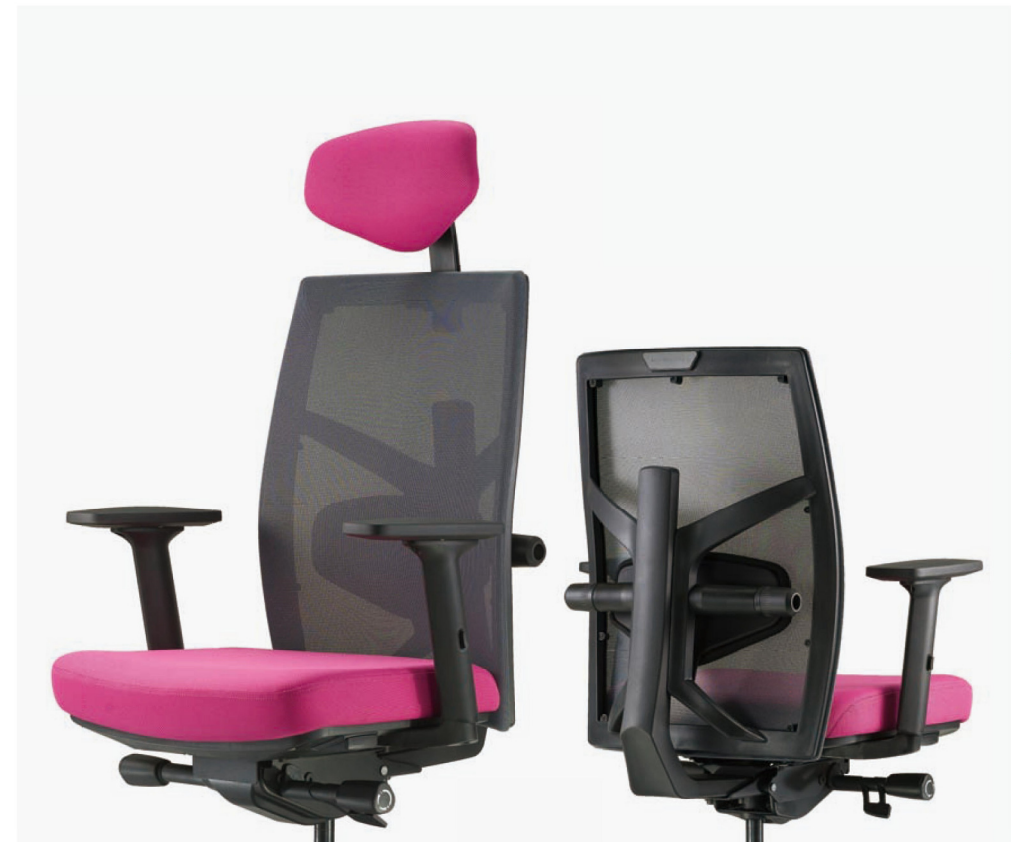

TUNE

MERRYFAIR.

Seating Products

ISO 9001
Certified Company

Authorized Distributor : BIF Hong Kong Co., Ltd.
Tel. : (852) 2721 4284
Fax.: (852) 2827 9119
Email : info@bif.com.hk
☎ (852) 9542 3980