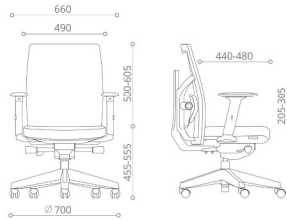

Lumbar support can be conveniently adjusted by side knobs, without getting up from chair, to customized the exact support for various spinal shapes. Moveable range: 20mm.

Chair Mechanism

Synchronized mechanism with side tilt tension control, multi position tilt lock, and pneumatic seat height control.

Comfort

TUNE has height adjustable back and adjustable lumbar pressure to ensure precise support for every spinal curve.

Flexibility

TUNE provides superior ergonomics for 90% of the population, from the petite 150cm assistant at accounts, to the 185cm giant in shipping.

Meet the Standard

TUNE is designed to meets ANSI/ BIFMA X5.1 durability and chair dimensions standards.

High-back
139 YJ A78 N2

Mid-back
138 YJ A78 N2

Low-back
096 SH B30 N2

Visitor Chair
091 NA B30 S

TUNE: Option
Armrest

Armrest

Height Adjustable Armrest
(A78)

Angle Adjustable Armrest
(A78)

Depth Adjustable Armrest
(A78)

SEAT

Depth Adjustable Seat

Lumbar Support

Depth Adjustable Lumbar