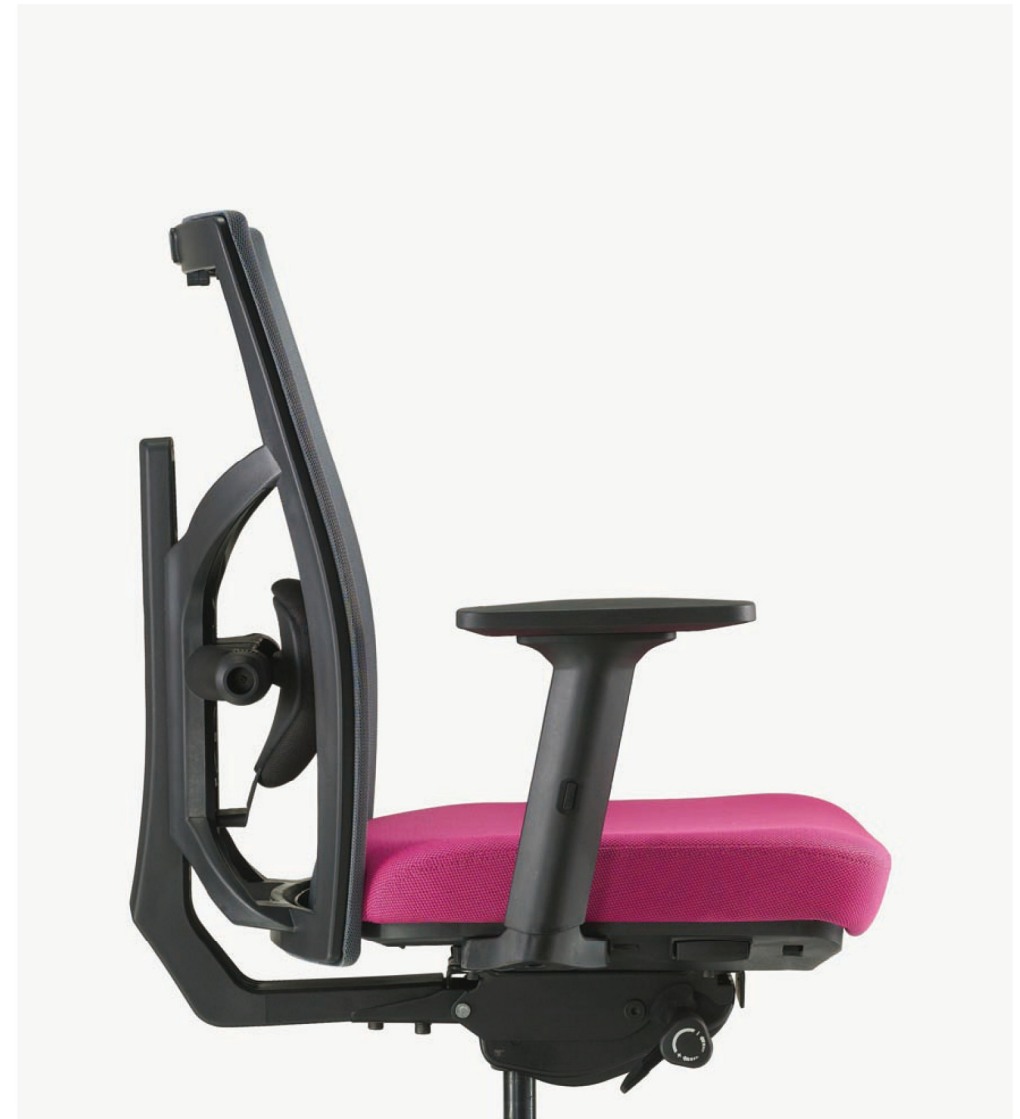

Meet the Standard

TUNE is designed to meets ANSI/ BIFMA X5.1 durability and chair dimensions standards.