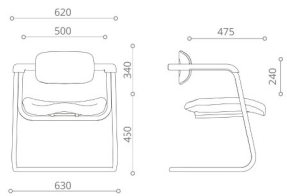

Base

Standard base is moulded of polypropylene in black colour. 50mm dual-wheels castor of moulded polyamide (Nylon).

Height Adjustable Headrest

Tilting Headrest Free-tilting headrest

Pneumatic Seat Height Adjustment

Comfort

TUNE has height adjustable back and adjustable lumbar pressure to ensure precise support for every spinal curve.

Flexibility

TUNE provides superior ergonomics for 90% of the population, from the petite 150cm assistant at accounts, to the 185cm giant in shipping.

Meet the Standard

TUNE is designed to meets ANSI/ BIFMA X5.1 durability and chair dimensions standards.

High-back
139 YJ A78 N2

Mid-back
138 YJ A78 N2

Low-back
096 SH B30 N2

Visitor Chair
091 NA B30 S

TUNE: Option
Armrest

Armrest

Height Adjustable Armrest
(A78)

Angle Adjustable Armrest
(A78)

Depth Adjustable Armrest
(A78)

SEAT

Depth Adjustable Seat

Lumbar Support

Depth Adjustable Lumbar