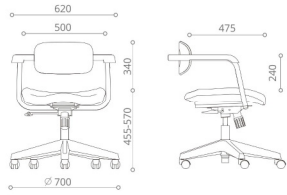

Lumbar support can be conveniently adjusted by side knobs, without getting up from chair, to customized the exact support for various spinal shapes. Moveable range: 20mm.

Chair Mechanism

Synchronized mechanism with side tilt tension control, multi position tilt lock, and pneumatic seat height control.

Comfort

TUNE has height adjustable back and adjustable lumbar pressure to ensure precise support for every spinal curve.

Flexibility

TUNE provides superior ergonomics for 90% of the population, from the petite 150cm assistant at accounts, to the 185cm giant in shipping.

Meet the Standard

TUNE is designed to meets ANSI/ BIFMA X5.1 durability and chair dimensions standards.

High-back
139 YJ A78 N2

Mid-back
138 YJ A78 N2

Low-back
096 SH B30 N2

Visitor Chair
091 NA B30 S

TUNE: Option
Armrest

Armrest

Height Adjustable Armrest
(A78)

Angle Adjustable Armrest
(A78)

Depth Adjustable Armrest
(A78)

SEAT

Depth Adjustable Seat

Lumbar Support

Depth Adjustable Lumbar