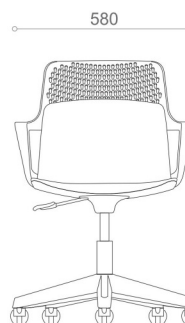

924G HB A71 N3

Rover: Option
PP Seat Colour