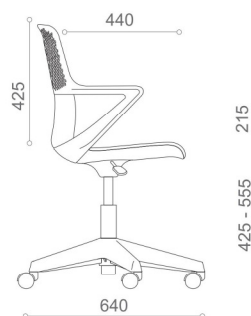

924G HB A71 N3

Rover: Option
PP Seat Colour