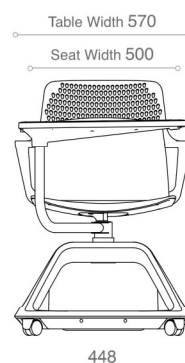

#### AP Tri-pod Base

600mm diameter storage base of grey moulded polypropylene equipped with 50mm dual-wheel castors.

PP Seat  
923P BC AW1 AP

Padded Seat  
924P BC AW1 AP

923P BD AW1 AR

924P BD AW1 AR

923G HB A71 N3