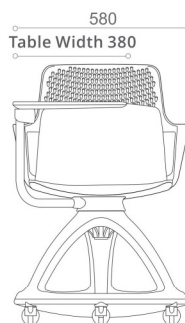

### Base

#### AP Tri-pod Base

600mm diameter storage base of grey moulded polypropylene equipped with 50mm dual-wheel castors.

PP Seat  
923P BC AW1 AP

Padded Seat  
924P BC AW1 AP

923P BD AW1 AR

924P BD AW1 AR

923G HB A71 N3