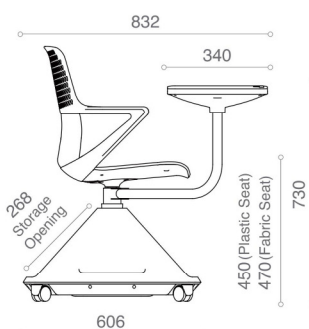

#### AP Tri-pod Base

600mm diameter storage base of grey moulded polypropylene equipped with 50mm dual-wheel castors.

PP Seat  
923P BC AW1 AP

Padded Seat  
924P BC AW1 AP

923P BD AW1 AR

924P BD AW1 AR

923G HB A71 N3