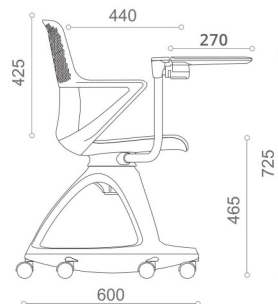

### Base

#### AP Tri-pod Base

600mm diameter storage base of grey moulded polypropylene equipped with 50mm dual-wheel castors.

PP Seat  
923P BC AW1 AP

Padded Seat  
924P BC AW1 AP

923P BD AW1 AR

924P BD AW1 AR

923G HB A71 N3