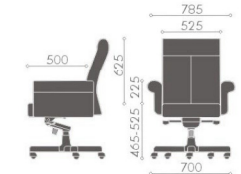

## Dimensions(mm)

President 1  
High-back  
P059 KT A19 W1

President 1  
Mid-back  
P057 KT A19 W1

President 2  
High-back  
P109 KT A19 W1

President 2  
Mid-back  
P107 KT A19 W1

President 3  
High-back  
199 YN A31 W1

President 3  
Mid-back  
197 YN A31 W1

Pneumatic Seat Height Adjustment

Knee tilt mechanism

Synchronized Mechanism