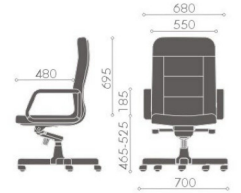

## Dimensions(mm)

President 1  
High-back  
P059 KT A19 W1

President 1  
Mid-back  
P057 KT A19 W1

President 2  
High-back  
P109 KT A19 W1

President 2  
Mid-back  
P107 KT A19 W1

President 3  
High-back  
199 YN A31 W1

President 3  
Mid-back  
197 YN A31 W1

Pneumatic Seat Height Adjustment

Knee tilt mechanism

Synchronized Mechanism