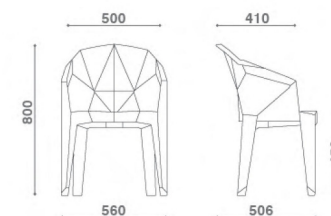

STABILITY

By design, **Muze** is highly durable and sturdy, inspiring confidence even for larger-sized users on a variety of floor surfaces.

10 18

The angular seat surface and drain hole are designed to funnel water away.

Colours

5 standard colours.

Other colours available with minimum quantity and lead-time requirements.

Dimensions (mm)

94PNAA74H

94TNAA74H

94JNAA74H

94HNAA74H