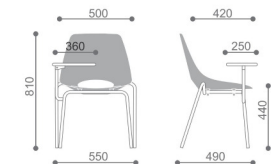

48Y NA A00 H

48M NA A00 H

48R NA WT1 H  
with bookrack (BR)

48D NA WT1 H

The sled leg is an attractive alternative to the four-leg model, also equally light and stackable.

48C NA A00 Y

48U NA A00 Y

48L NA A00 Z

The swivel chair version is equipped with a height adjustable gas spring, a black polypropylene base, and black nylon hooded castors.

**Model**

**Dimensions (mm)**

4-leg  
48★ NA A00 H

4-leg with foldable tablet  
48★ NA WT1 H

Accessory: Bookrack  
BR

sled leg  
48★ NA A00 Y

rear cantilever  
48★ NA A00 Z

swivel chair  
48★ HB A00 M3

beam seating  
3 seat 48★ B3 A00 J  
4 seat 48★ B4 A00 J  
5 seat 48★ B5 A00 J

**★ Plastic Shell Colour Options**