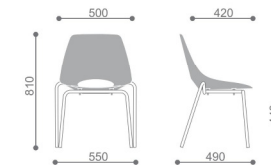

Shell is injection-moulded of polypropylene in 12 popular colour choices. Leg structure is welded mild steel tubing, finished with epoxy powder coating in silver colour. Caps, feet and bushes of the leg structure are of polypropylene in black or naturally translucent.

For beam version, the horizontal structure is welded of steel rectangular tubing finished in matt black epoxy powder coat. Legs are finished in silver powder coat. Base feet, in black polypropylene, can be adjusted to level out any uneven floors.

The swivel chair version is equipped with a height adjustable gas spring, a black polypropylene base, and black nylon hooded castors.

Model

Dimensions (mm)

4-leg
48★ NA A00 H

4-leg with foldable tablet
48★ NA WT1 H

Accessory: Bookrack
BR

sled leg
48★ NA A00 Y

rear cantilever
48★ NA A00 Z

swivel chair
48★ HB A00 M3

beam seating
3 seat 48★ B3 A00 J
4 seat 48★ B4 A00 J
5 seat 48★ B5 A00 J

★ Plastic Shell Colour Options