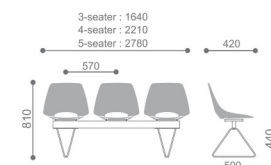

48Y NA A00 H

48M NA A00 H

48R NA WT1 H  
with bookrack (BR)

48D NA WT1 H

The sled leg is an attractive alternative to the four-leg model, also equally light and stackable.

48C NA A00 Y

48U NA A00 Y

48L NA A00 Z

The swivel chair version is equipped with a height adjustable gas spring, a black polypropylene base, and black nylon hooded castors.

**Model**

**Dimensions (mm)**

4-leg  
48★ NA A00 H

4-leg with foldable tablet  
48★ NA WT1 H

Accessory: Bookrack  
BR

sled leg  
48★ NA A00 Y

rear cantilever  
48★ NA A00 Z

swivel chair  
48★ HB A00 M3

beam seating  
3 seat 48★ B3 A00 J  
4 seat 48★ B4 A00 J  
5 seat 48★ B5 A00 J

**★ Plastic Shell Colour Options**