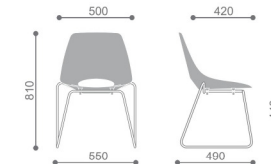

48Y NA A00 H

48M NA A00 H

48R NA WT1 H  
with bookrack (BR)

48D NA WT1 H

The sled leg is an attractive alternative to the four-leg model, also equally light and stackable.

48C NA A00 Y

48U NA A00 Y

48L NA A00 Z

The swivel chair version is equipped with a height adjustable gas spring, a black polypropylene base, and black nylon hooded castors.

**Model**

**Dimensions (mm)**

4-leg  
48★ NA A00 H

4-leg with foldable tablet  
48★ NA WT1 H

Accessory: Bookrack  
BR

sled leg  
48★ NA A00 Y

rear cantilever  
48★ NA A00 Z

swivel chair  
48★ HB A00 M3

beam seating  
3 seat 48★ B3 A00 J  
4 seat 48★ B4 A00 J  
5 seat 48★ B5 A00 J

**★ Plastic Shell Colour Options**