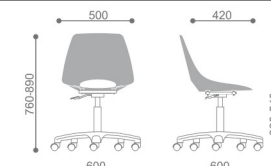

48Y NA A00 H

48M NA A00 H

48R NA WT1 H  
with bookrack (BR)

48D NA WT1 H

The sled leg is an attractive alternative to the four-leg model, also equally light and stackable.

48C NA A00 Y

48U NA A00 Y

48L NA A00 Z

The swivel chair version is equipped with a height adjustable gas spring, a black polypropylene base, and black nylon hooded castors.

**Model**

**Dimensions (mm)**

4-leg  
48★ NA A00 H

4-leg with foldable tablet  
48★ NA WT1 H

Accessory: Bookrack  
BR

sled leg  
48★ NA A00 Y

rear cantilever  
48★ NA A00 Z

swivel chair  
48★ HB A00 M3

beam seating  
3 seat 48★ B3 A00 J  
4 seat 48★ B4 A00 J  
5 seat 48★ B5 A00 J

**★ Plastic Shell Colour Options**