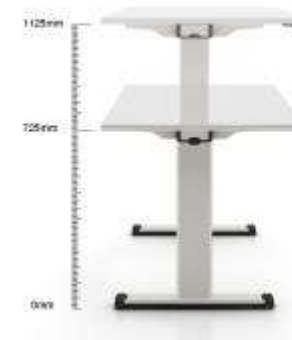

BIF Hong Kong Company Limited

Ergonomic System

Height Adjustment Desk

Height Adjustment Desk

Height Adjustment Desk

Height Adjustment Desk

Height Adjustment Desk

LCD Arms

Multi-LCD Arms

Trading Floors Integration

Height Adjustment Platform

Height Adjustment Platform

LED Task Light

LED Task Light

Flylux (EGTL)

LED Task Light

- LED: Nichia
- Voltage: 12V, 1A
- LED Power Consumption: 5W
- CCT: 4000K
- CRI: 95
- Lux: 1200 (lux/40cm height)
- Lumen: 432 lum
- Certification: CE No flicker and over layer shadow
- Warranty 2 years
- Single button with on/ off switch and 5 levels dimming control from 100% to 20%