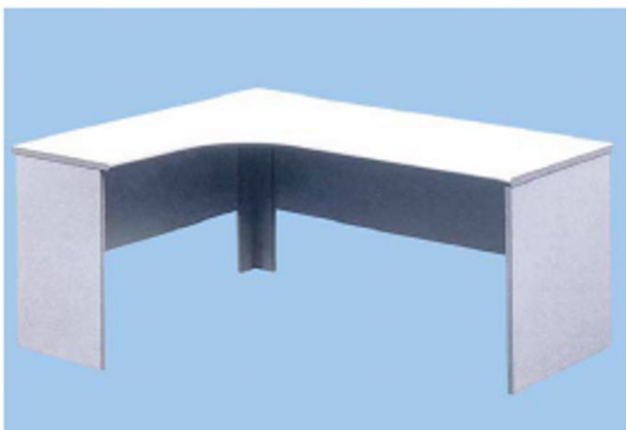

Mobile Pedestal

PB46-3MID
(410 x 540 x 660) - 3 Drawers